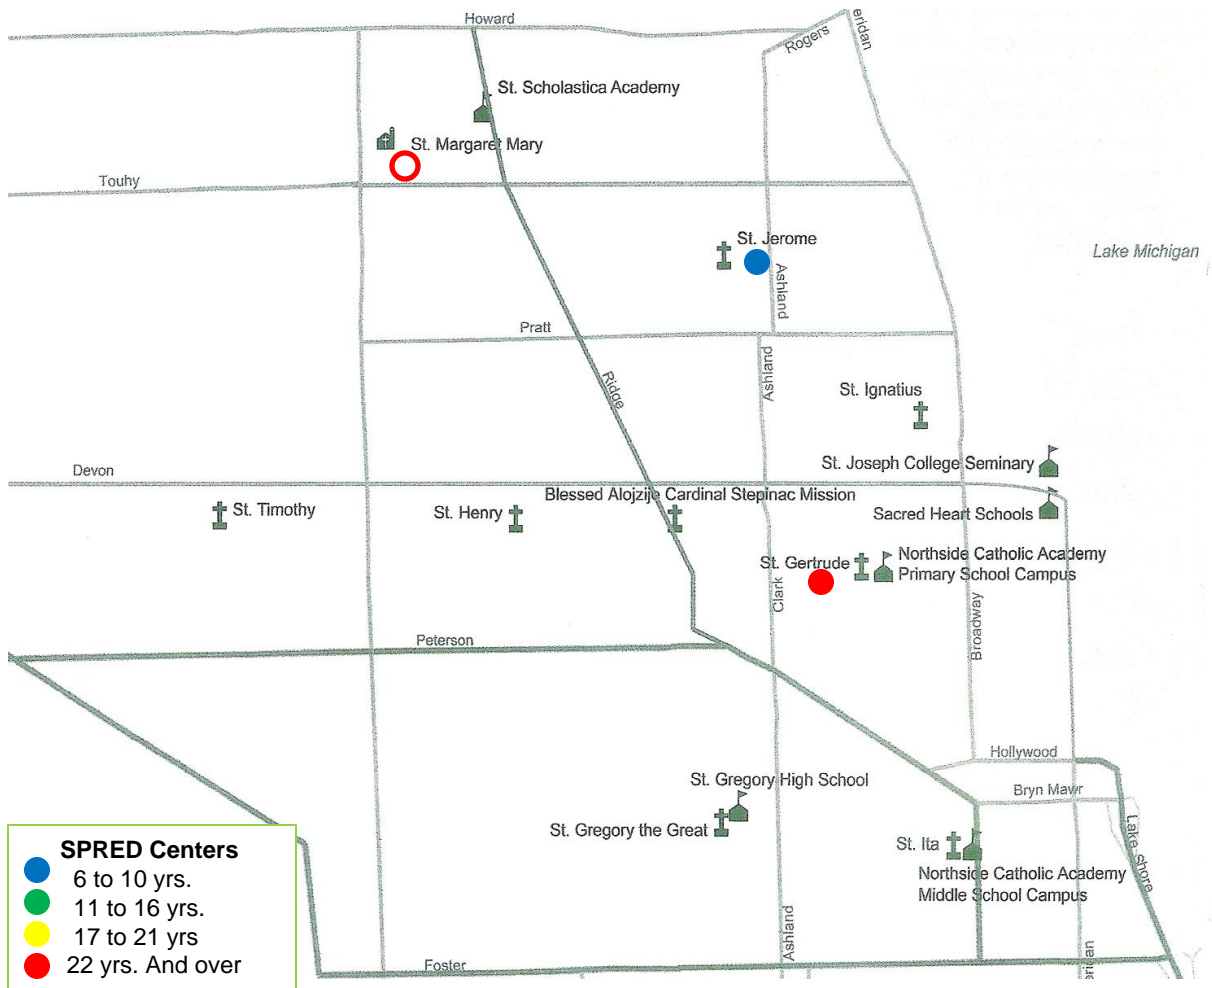

Parishes in DEANERY A With and Without SPRED

● 11-16	Evanston	St. Athanasius
● 22+	Winnetka	SS. Faith, Hope and Charity
● 22+	Wilmette	St. Francis Xavier
● 22+	Evanston	St. Joan of Arc
	Wilmette	St. Joseph
	Skokie	St. Lambert
	Evanston	St. Mary
	Evanston	St. Nicholas
	Evanston	St. Nicholas
	Skokie	St. Peter
	Northfield	St. Phillip the Apostle
	Winnetka	Sacred Heart

**Parishes in DEANERY B With and Without SPRED**

●	22+	Chicago	St. Gertrude
		Chicago	St. Henry
		Chicago	St. Ignatius
		Chicago	St. Ita
●	6-10	Chicago	St. Jerome
●	22+	Chicago	St. Margaret Mary/St. Timothy**

Parishes in **DEANERY F** With and Without SPRED

- 6-10 Chicago Immaculate Conception
- 6-10 Chicago Queen of All Saints
- 6-10 Chicago St. Cornelius
- 6-10 Chicago St. Eugene
- 6-10 Chicago St. Juliana
- 6-10 Chicago St. Mary of the Woods
- 6-10 Chicago St. Monica
- 6-10 Chicago St. Tarcissus
- 6-10 Chicago St. Thecla