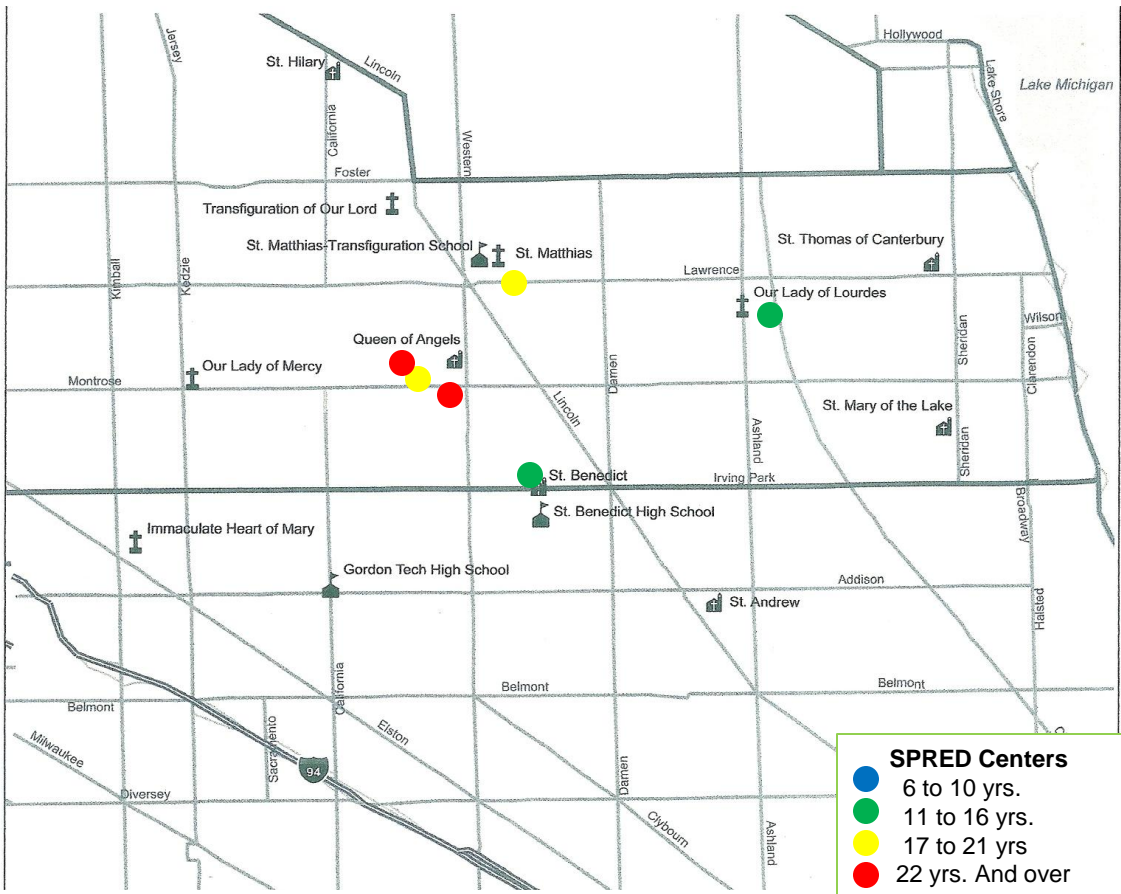

Parishes in DEANERY C With and Without SPRED

● 11-16 ● 22+ ● 17-21 ● 22+ ● 11-16 ● 17-21	- Chicago - Chicago - Chicago - Chicago - Chicago - Chicago - Chicago - Chicago - Chicago - Chicago - Chicago	- Immaculate Heart of Mary - Our Lady of Lourdes - Our Lady of Mercy - Queen of Angels - Queen of Angels - Queen of Angels - St. Andrew - St. Benedict - St. Hilary - St. Mary of the Lake - St. Matthias - St. Thomas of Canterbury - Transfiguration of Our Lord