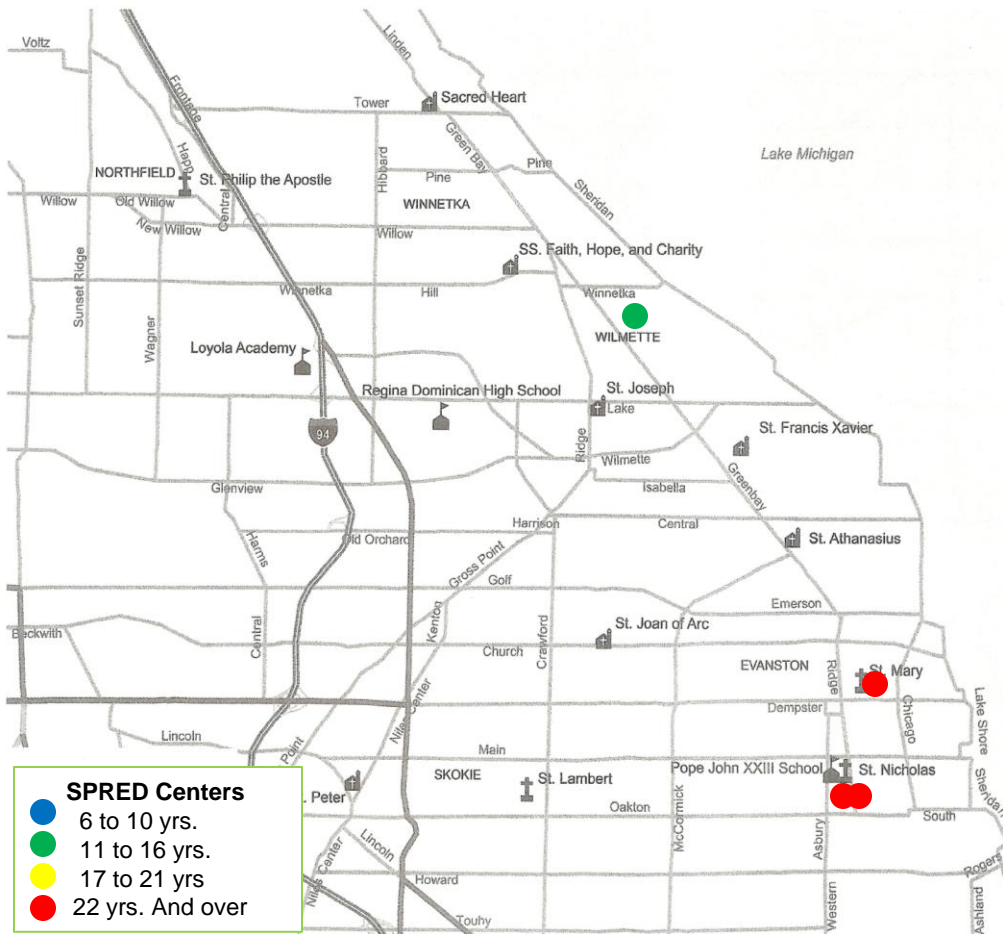

Parishes in DEANERY A With and Without SPRED

● 11-16	Evanston	St. Athanasius
● 22+	Winnetka	SS. Faith, Hope and Charity
● 22+	Wilmette	St. Francis Xavier
● 22+	Evanston	St. Joan of Arc
	Wilmette	St. Joseph
	Skokie	St. Lambert
	Evanston	St. Mary
	Evanston	St. Nicholas
	Evanston	St. Nicholas
	Skokie	St. Peter
	Northfield	St. Phillip the Apostle
	Winnetka	Sacred Heart

**Parishes in DEANERY B With and Without SPRED**

●	22+	Chicago	St. Gertrude
		Chicago	St. Henry
		Chicago	St. Ignatius
		Chicago	St. Ita
●	6-10	Chicago	St. Jerome
●	22+	Chicago	St. Margaret Mary/St. Timothy**

**Parishes in DEANERY C With and Without SPRED**

<ul style="list-style-type: none"> <li>● 11-16</li> <li>● 22+</li> <li>● 17-21</li> <li>● 22+</li> <li>● 11-16</li> <li>● 17-21</li> </ul>	<ul style="list-style-type: none"> <li>Chicago</li> <li>Chicago</li> <li>Chicago</li> <li>Chicago</li> <li>Chicago</li> <li>Chicago</li> <li>Chicago</li> <li>Chicago</li> <li>Chicago</li> <li>Chicago</li> <li>Chicago</li> </ul>	<ul style="list-style-type: none"> <li>Immaculate Heart of Mary</li> <li>Our Lady of Lourdes</li> <li>Our Lady of Mercy</li> <li>Queen of Angels</li> <li>Queen of Angels</li> <li>Queen of Angels</li> <li>St. Andrew</li> <li>St. Benedict</li> <li>St. Hilary</li> <li>St. Mary of the Lake</li> <li>St. Matthias</li> <li>St. Thomas of Canterbury</li> <li>Transfiguration of Our Lord</li> </ul>
--	---	--

Parishes in **DEANERY F** With and Without SPRED

- 6-10 Chicago Immaculate Conception
- 6-10 Chicago Queen of All Saints
- 6-10 Chicago St. Cornelius
- 6-10 Chicago St. Eugene
- 6-10 Chicago St. Juliana
- 6-10 Chicago St. Mary of the Woods
- 6-10 Chicago St. Monica
- 6-10 Chicago St. Tarcissus
- 6-10 Chicago St. Thecla